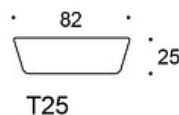

SH

446L/H (T25/T55/T95/T158)

446NL/H (T25/T55/T95/T158)

446SL/H (T25/T55/T95/T158)

444L/H (T25/T55/T95)

444NL/H (T25/T55/T95)

444SL/H (T25/T55/T95)

442L/H (T25/T55)

442NL/H (T25/T55)

442SL/H (T25/T55)

T158

T96

T55

T25